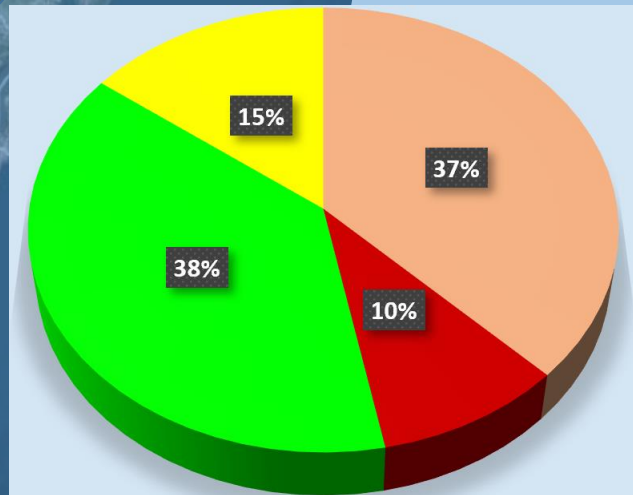

Marcelo
Marchetti

Presidente
CIGRA SA

CICLO DE CHARLAS VIRTUALES

acsoja[®]

Asociación de la Cadena de la Soja Argentina

SOJA 360

The graphic features a central soybean seed surrounded by a circular diagram with arrows, symbolizing a 360-degree view of the soybean value chain. Various icons are scattered around the diagram, including a factory, a fuel pump, a laptop with a molecular structure, a document with a bar chart, and a sack of grain.

AREAS DE NEGOCIOS

CEREALES y MERCADOS

600,000
TT

INSUMOS PARA EL AGRO

400,000
Has

PRODUCCION AGRICOLA

50,000
Has

AREAS DE NEGOCIOS

CEREALES y MERCADOS

600,000
TT

INSUMOS PARA EL AGRO

400,000
Has

PRODUCCION AGRICOLA

50,000
Has

HAS. CULTIVOS - 20/21 - ZONAS

20/21

- Mz
- Sg
- Sj
- Tr

50,000 HAS

SOJA360 PA

Rotación Histórica

Resultado/Inversión

SOJA PRIMERA

RENDA PROM: 12%
COEF. VAR: 115%

Construcción de Margen “ladrillo a ladrillo”