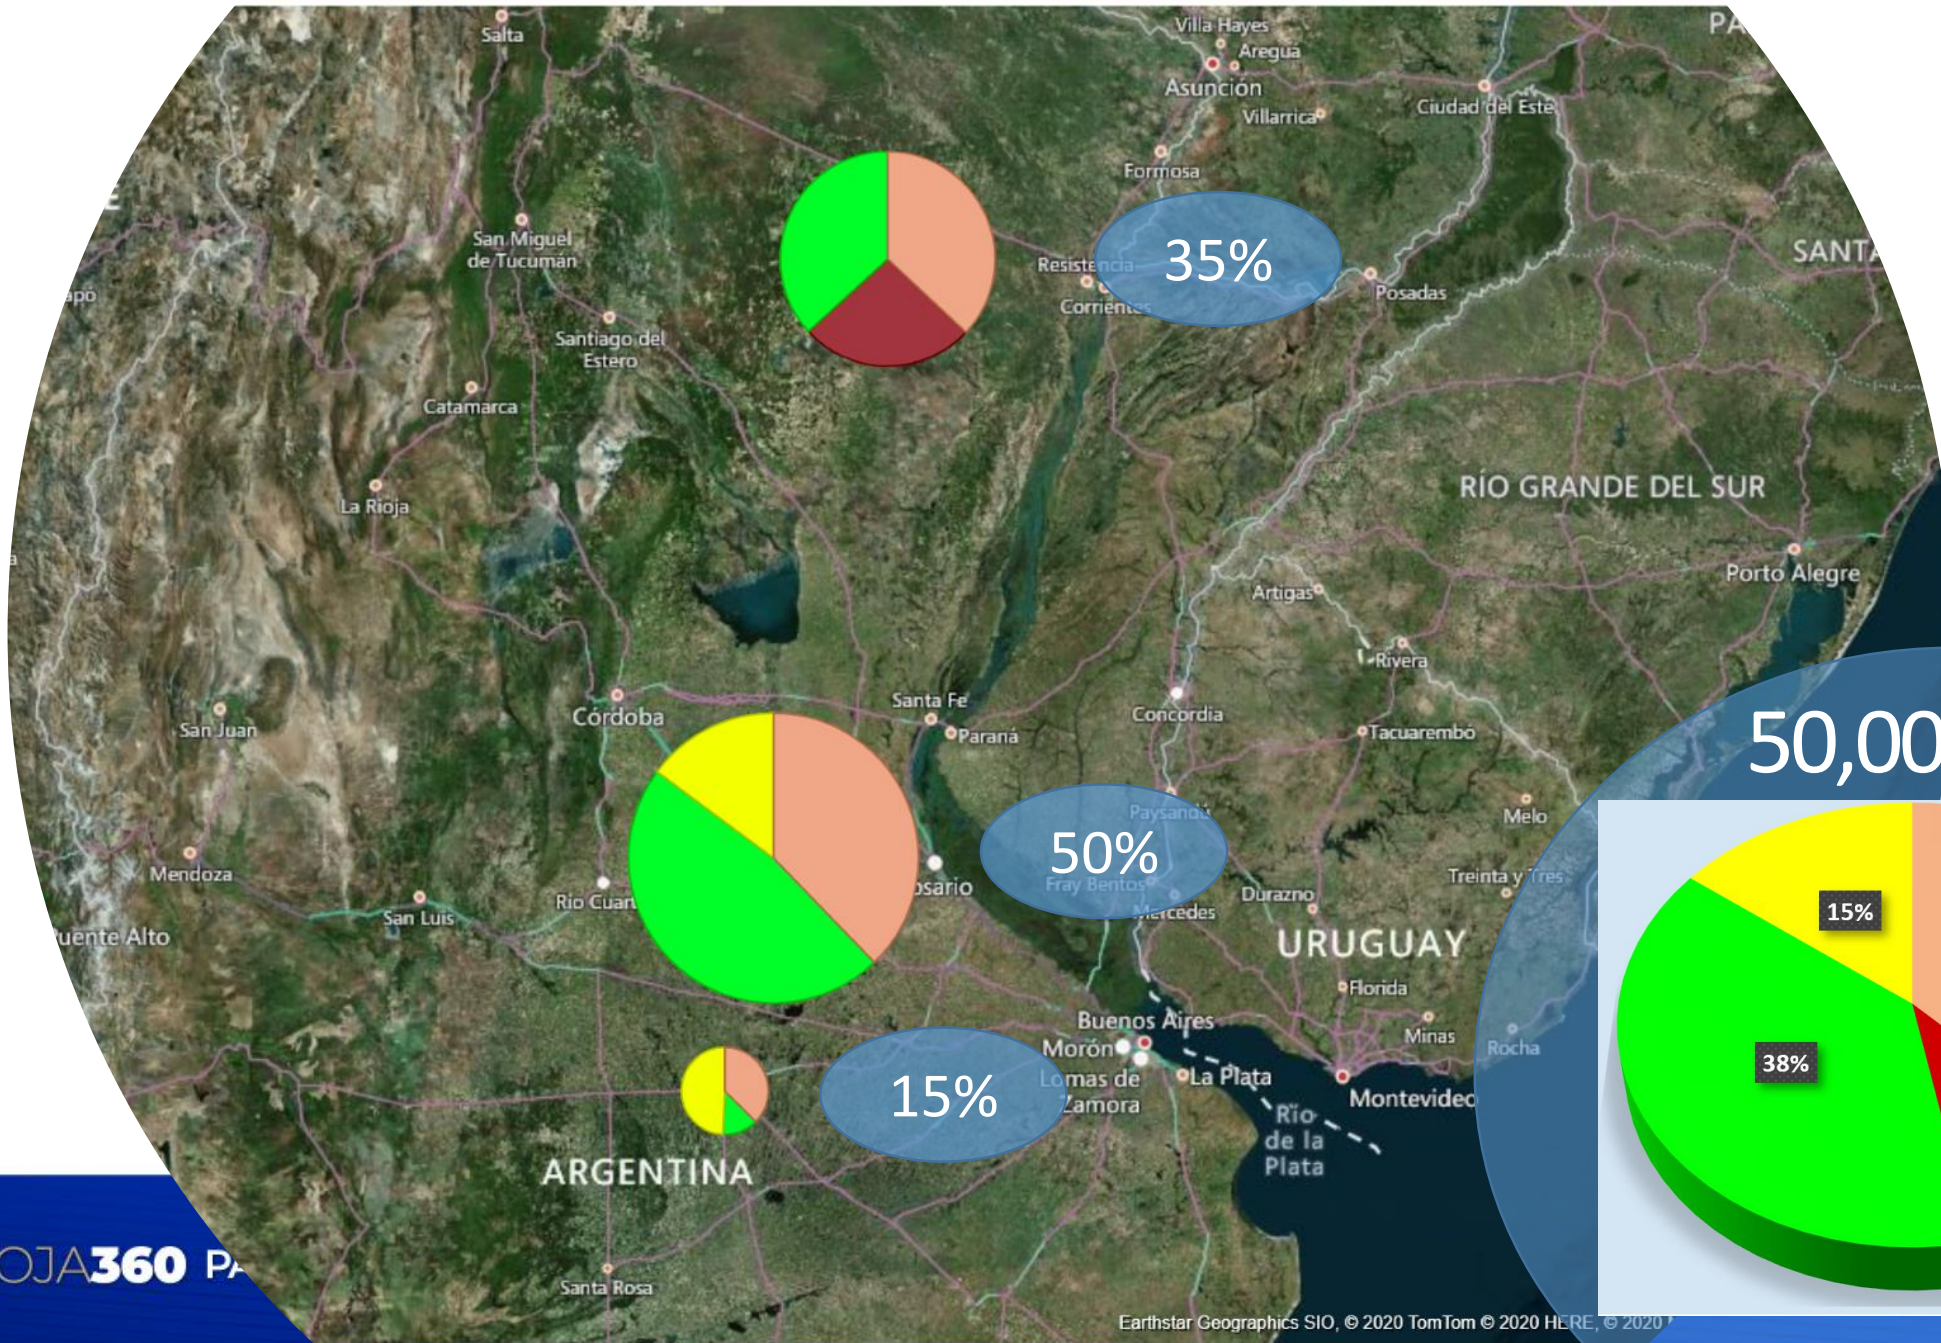

Marcelo
Marchetti

Presidente
CIGRA SA

CICLO DE CHARLAS VIRTUALES

acsoja[®]

Asociación de la Cadena de la Soja Argentina

SOJA 360

The graphic features a central soybean seed surrounded by a circular diagram with arrows, symbolizing a 360-degree view of the soybean value chain. Various icons are scattered around the diagram, including a factory, a fuel pump, a laptop with a molecular structure, a document with a bar chart, and a sack of grain.

- Mz
- Sg
- Sj
- Tr

50,000 HAS

SOJA360 PA

Rotación Histórica

Resultado/Inversión

SOJA PRIMERA

RENDA PROM: 12%
COEF. VAR: 115%

Construcción de Margen “ladrillo a ladrillo”